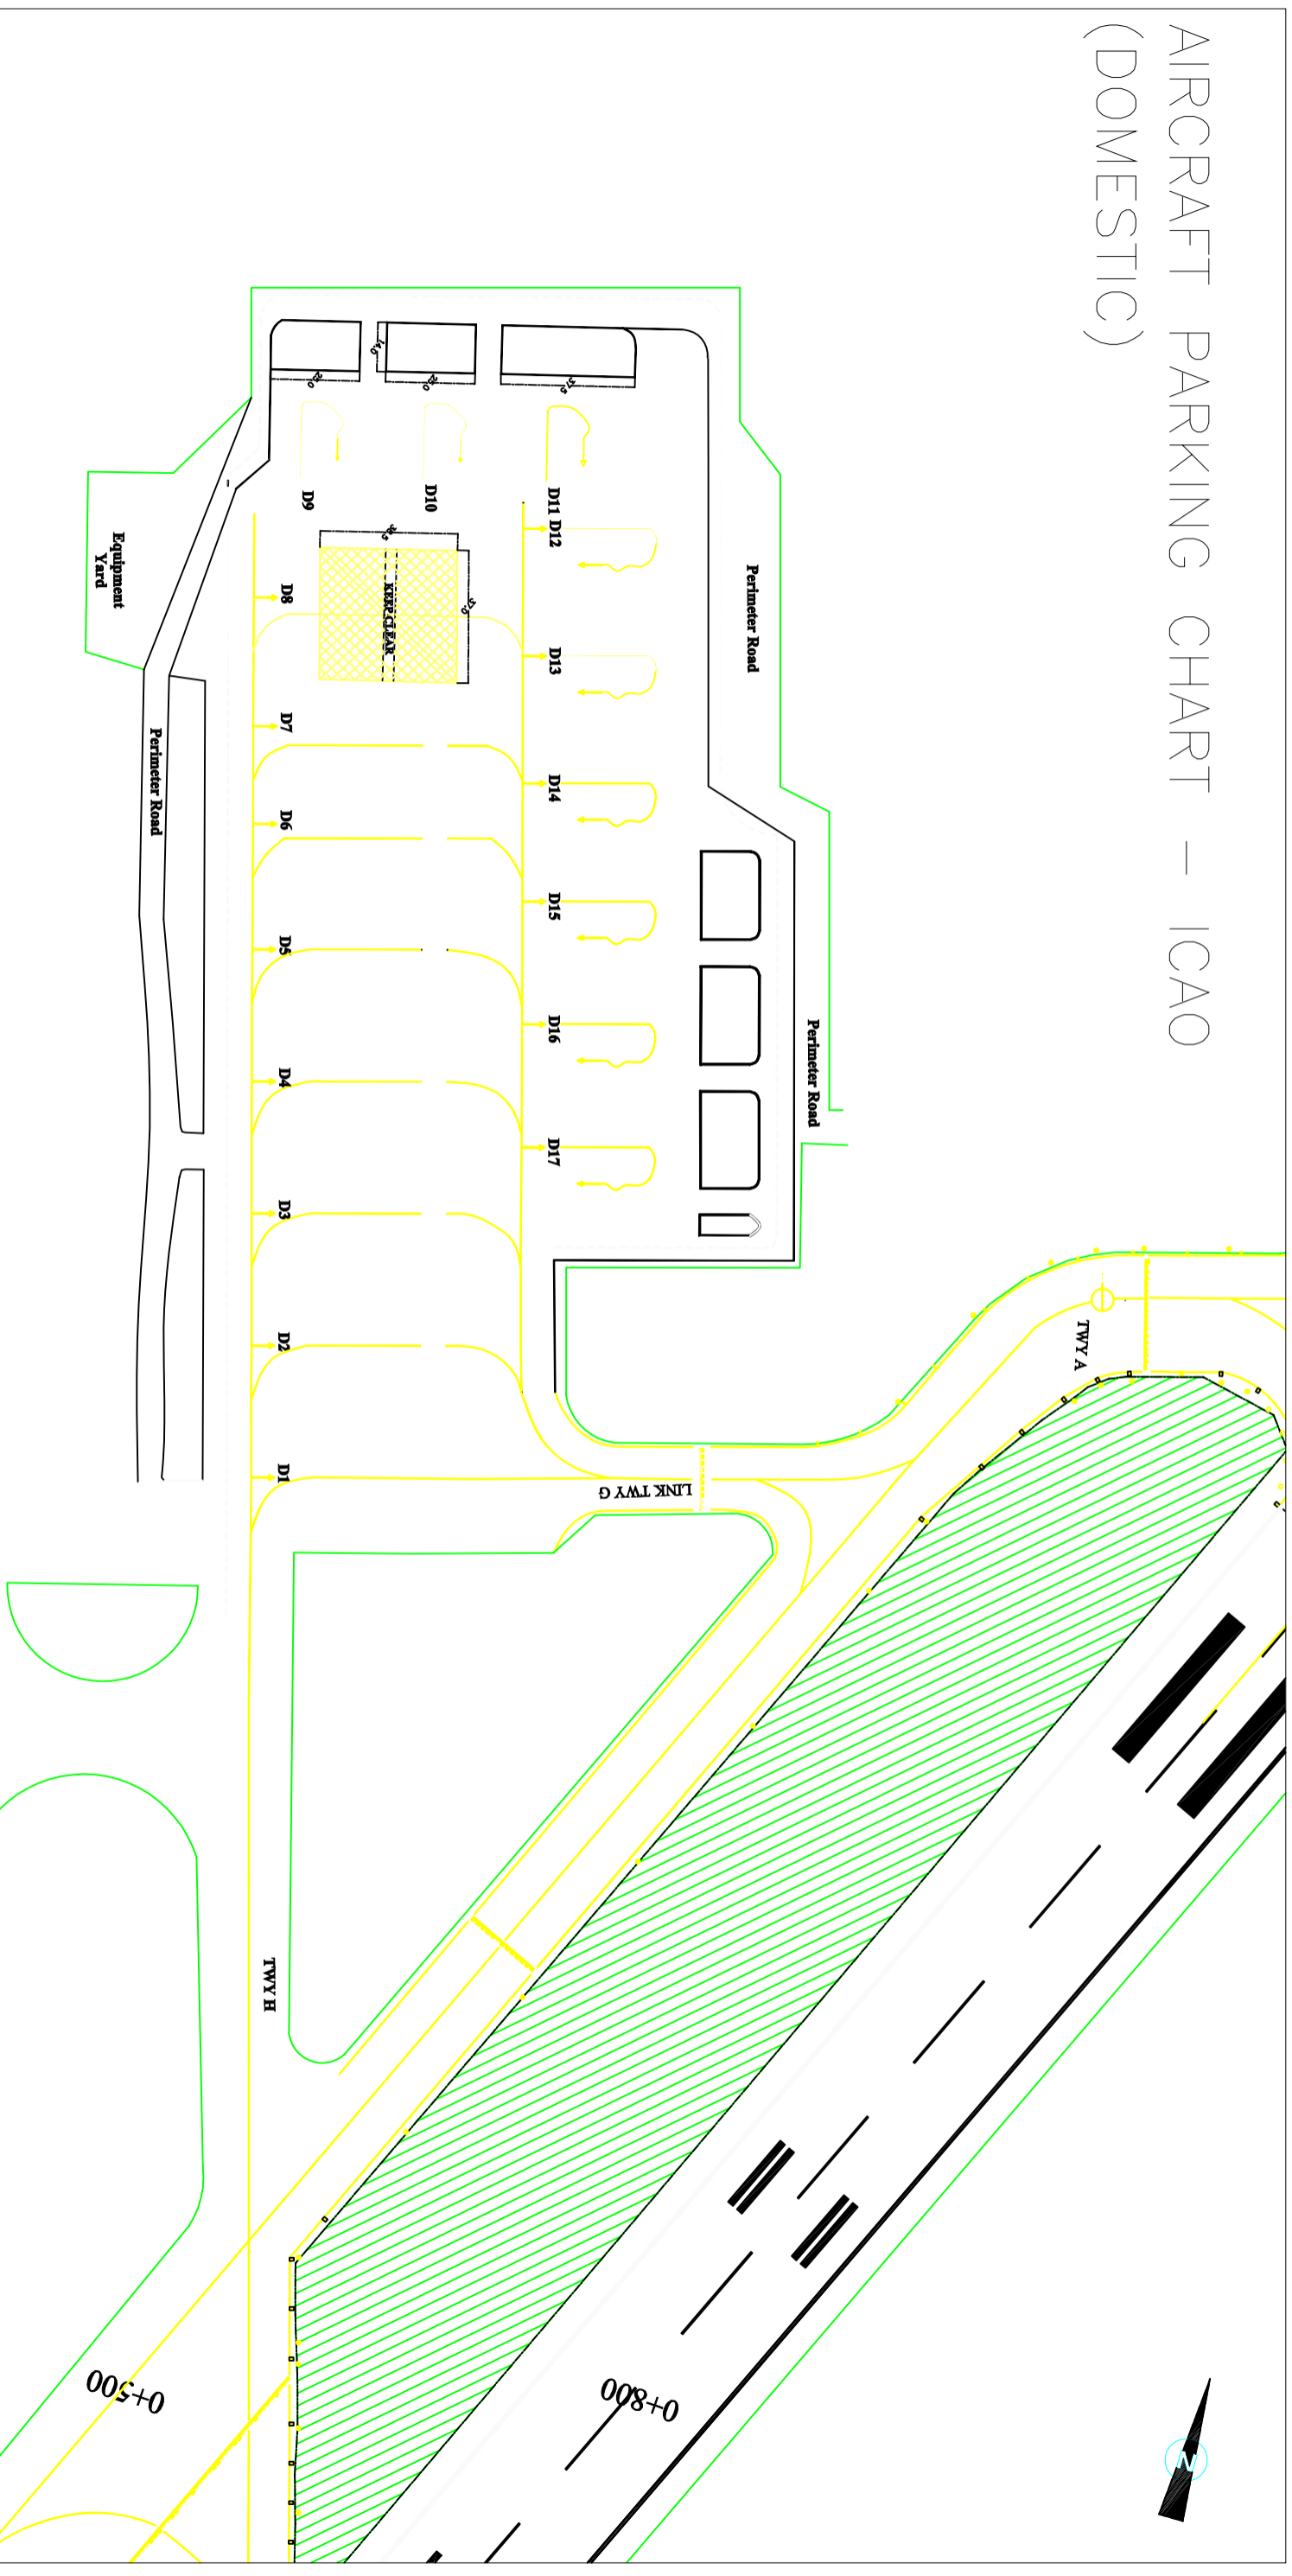

# AIRCRAFT PARKING CHART – ICAO (DOMESTIC)

Scale: Not in scale

S. N.	Aircraft Stand/Boj no	Aircraft Types	Nos
1	D-1 to D-8	HS – 748 and equivalent aircraft types	8
2	D-9 to D-17	DHC 6 and equivalent aircraft types	9